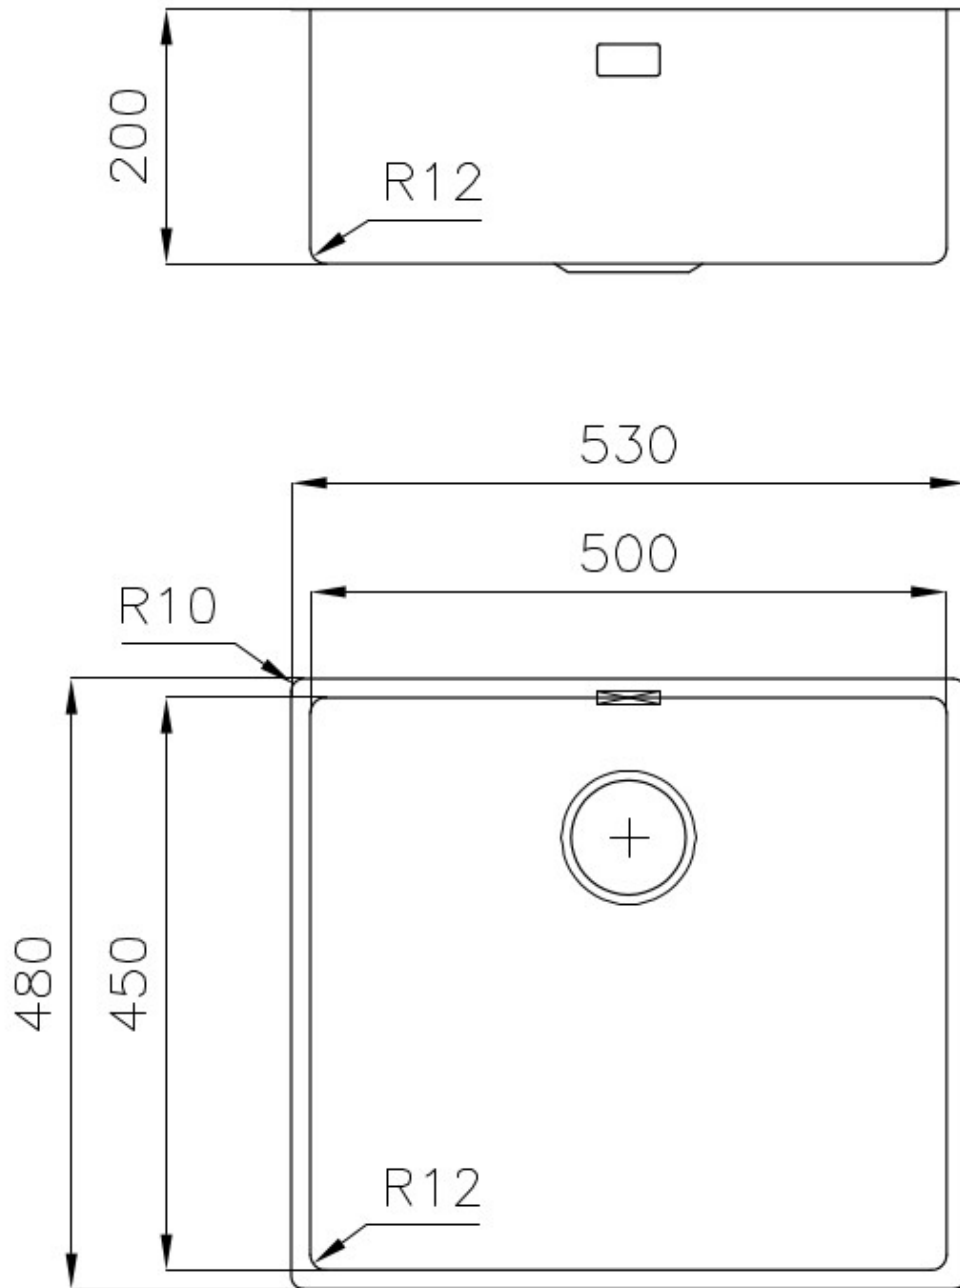

Sink Serie 45

Kitchen Sinks

Code: 3141 850

DETAILS

Edge/Installation Type	Undermount
Material	AISI 304 stainless steel
Texture	Foster brushed
Base	60 cm
Dimensions	530x480 mm
Standard fittings	Fixing hooks, gasket, drain, overflow and siphon, boxed packing
Mixer holes	No standard holes
Built-in hole	View technical data sheet
Drainer	No

Width 53 cm

Bowl dimension 500x450 mm

Number of bowls 1 bowl

Waste fitting 3,5" drain

FEATURES

Basket 3,5" waste fitting The drain is equipped with a large 3.5" drain, with the practical basket cap that prevents the discharge of solid parts.

Deep bowls This bowls reach an important depth, over 20 cm, thanks to the advanced production technology, that can be offer great capiciency and practicity in all the washing operations.

High thickness 1mm thick steel. A significant thickness, which guarantees the maximum sturdiness and durability.

Small radius Bowls with squared shapes with a modern design and an increased capacity, for a minimal aesthetics connected with an extreme practicity.

TECHNICAL DATA

OPTIONAL ACCESSORIES

Cestello inox
8612 000